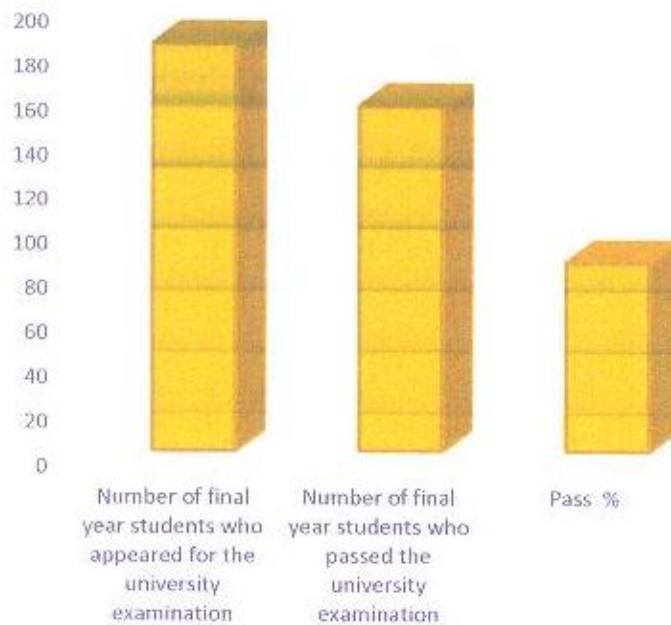

Result MBA & MCA

Year	Name of the Program	Number of final year students who appeared for the university examination	Number of final year students who passed the university examination	Pass %
2022-23	MBA & MCA	183	155	84.70

Name of Program:-MBA & MCA

Director
PSD Shastri Educational Foundation's
ASMA Institute of Management