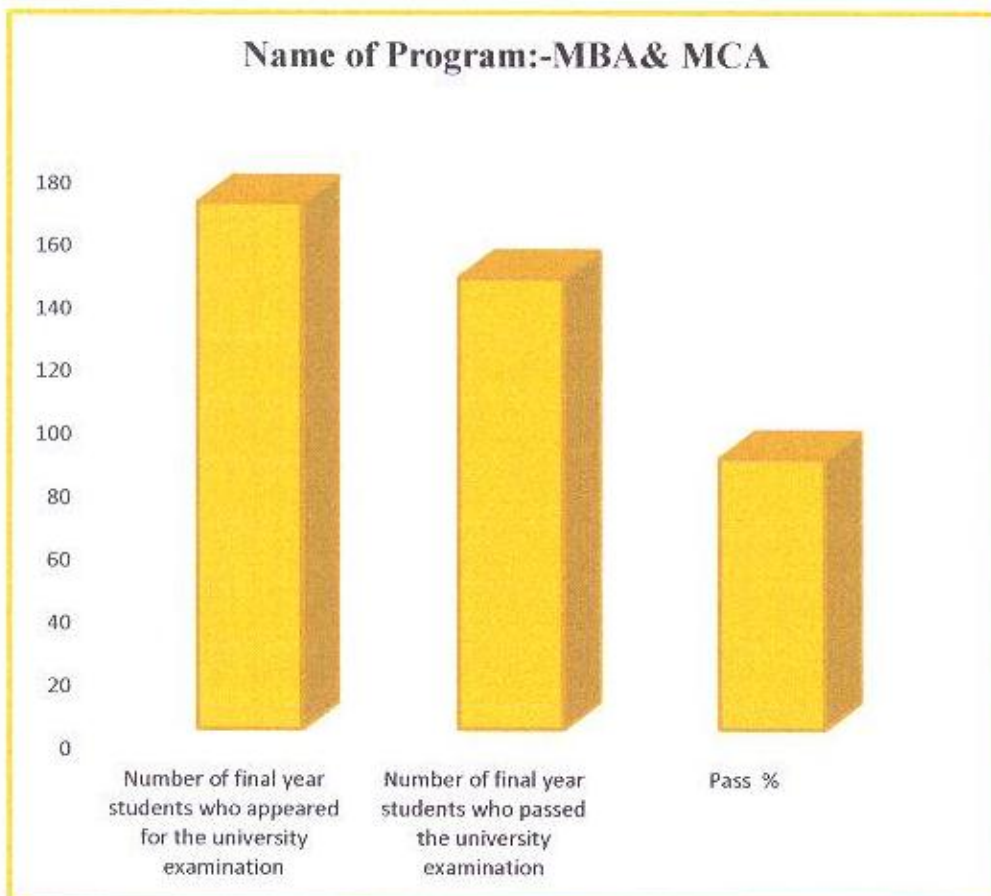

Result MBA & MCA

Year	Name of the Program	Number of final year students who appeared for the university examination	Number of final year students who passed the university examination	Pass %
2021-22	MBA & MCA	167	143	85.63

Director
PSD Shastri Educational Foundation's
ASMA Institute of Management