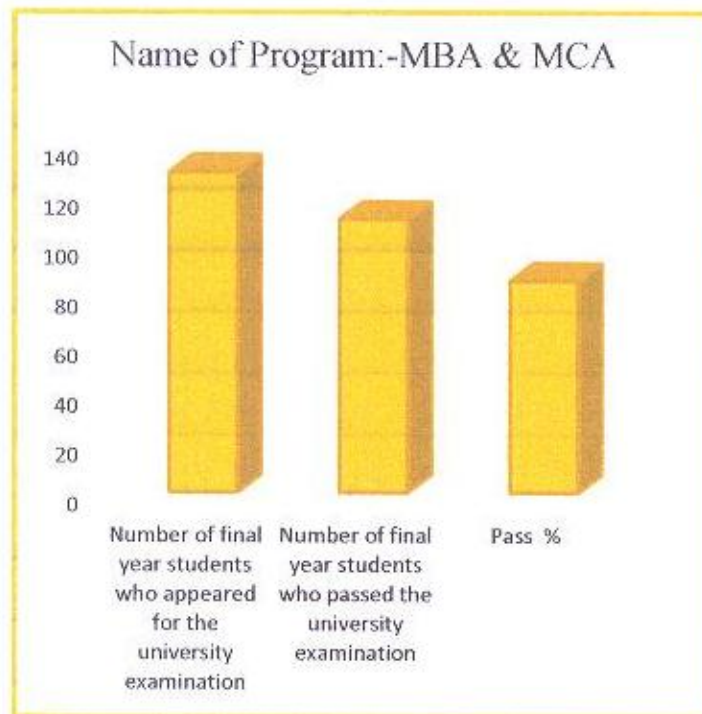

Result MBA & MCA

Year	Name of the Program	Number of final year students who appeared for the university examination	Number of final year students who passed the university examination	Pass %
2020-21	MBA & MCA	129	110	85.27

Director

PSD Shastri Educational Foundation
ASMA Institute of Management