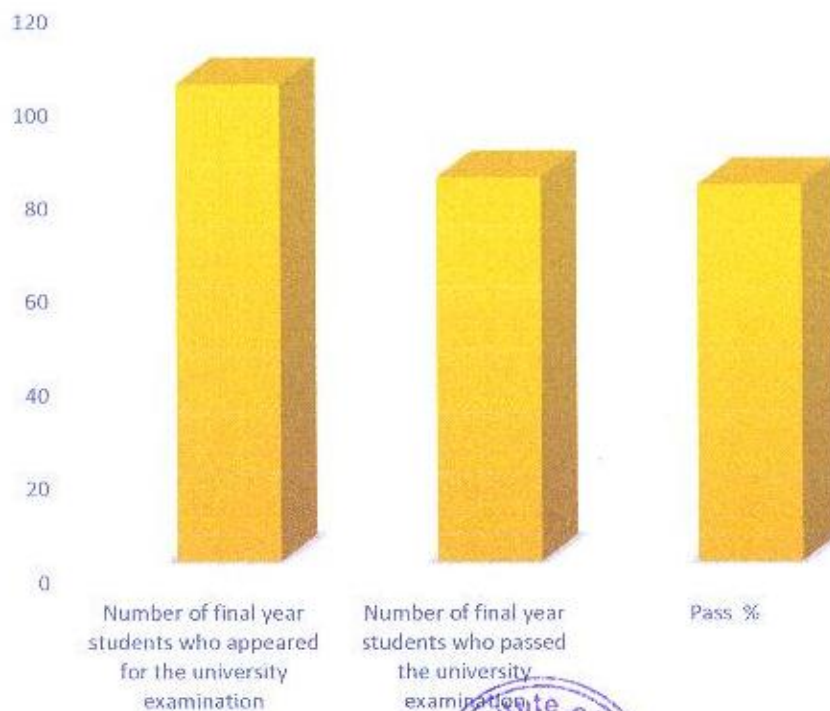

Result MBA & MCA

Year	Name of the Program	Number of final year students who appeared for the university examination	Number of final year students who passed the university examination	Pass %
2018-19	MBA & MCA	102	82	80.39

MBA & MCA

Director

PSD Shastri Educational Foundation's
ASMA Institute of Management